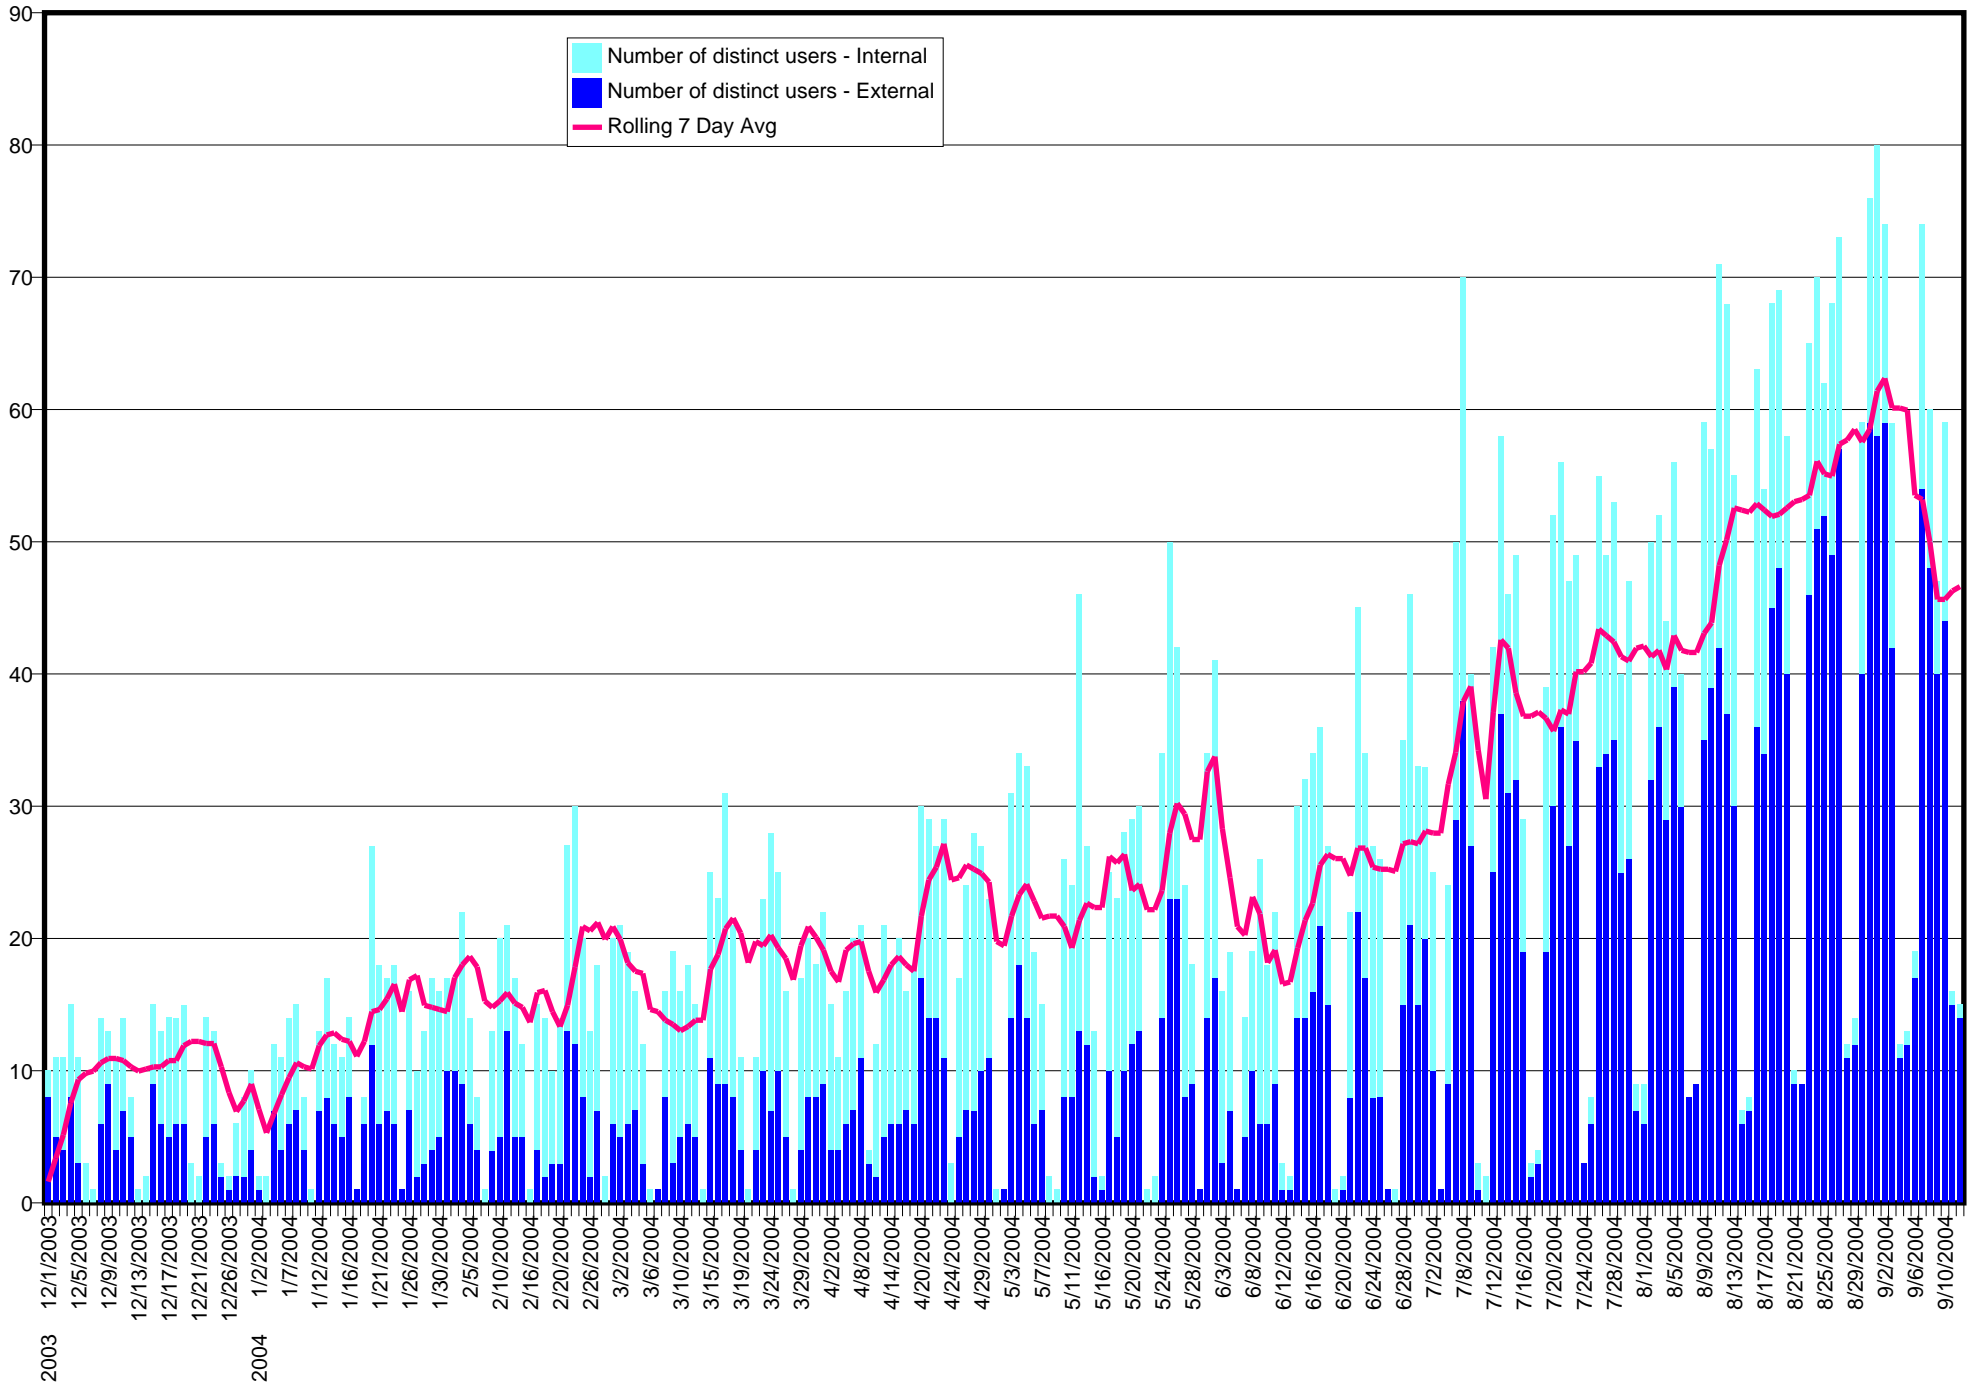

Daily User Counts by User Type

Since 12/1/2003

Daily User Counts by User Type

Since 12/1/2003