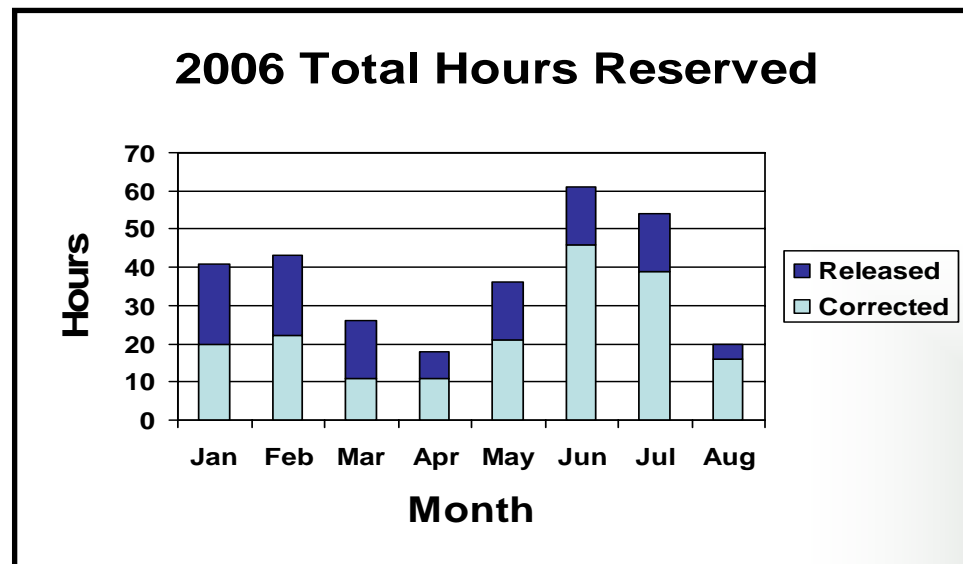

Price Correction Status Update

BPCTF – August 29, 2006

Price Correction Statistics

2006 YTD	Reservations	Corrections	Released	Tot. Hours
April	18	11	7	720
May	36	21	15	744
June	61	46	15	720
July	54	39	15	744
August*	20	16	4	528