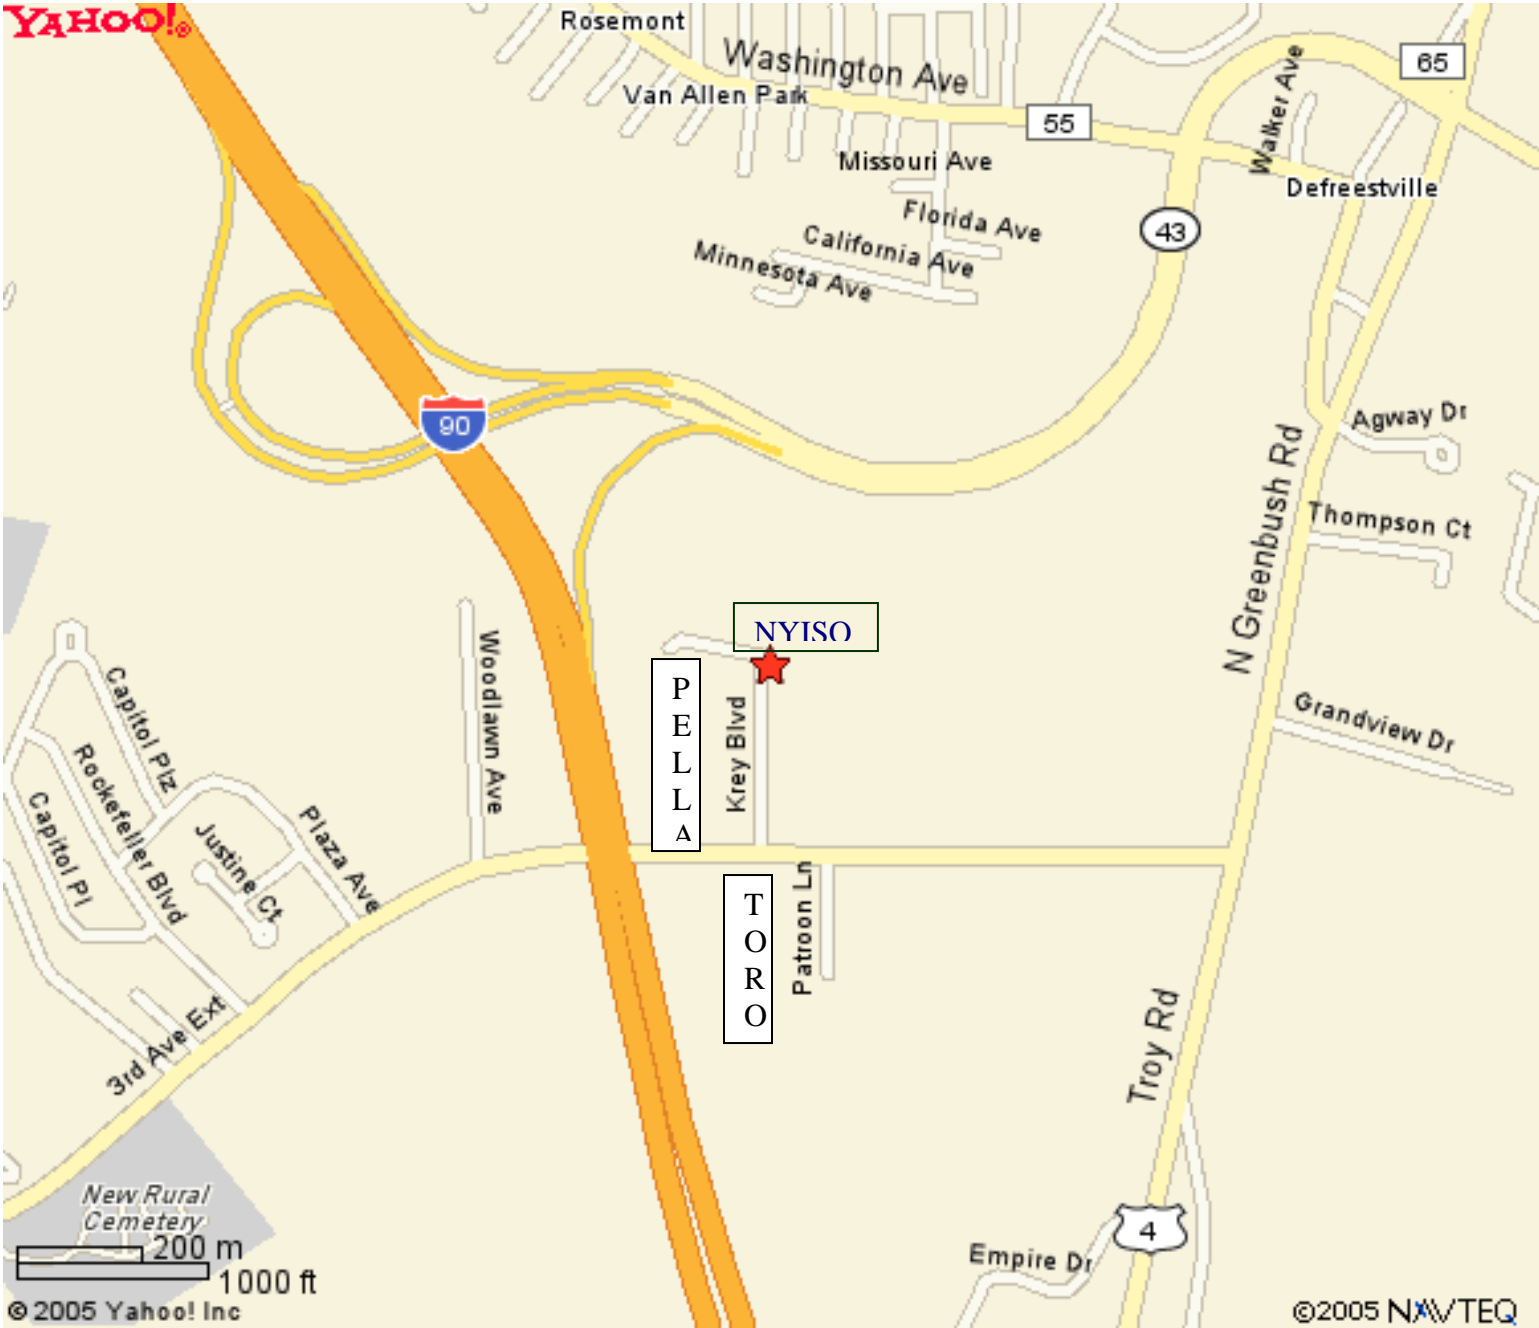

YAHOO!

NYISO

PELLA

TORO

© 2005 Yahoo! Inc

© 2005 NAVTEQ