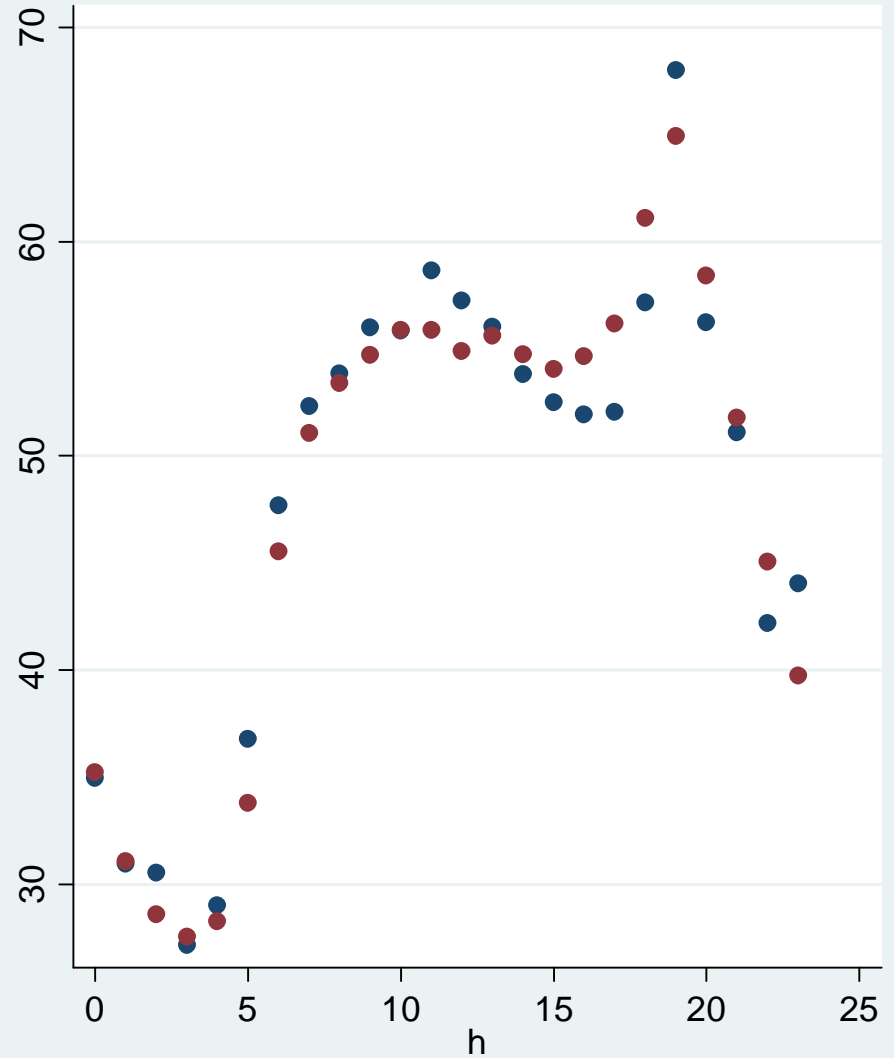

A Typical Day: Dunwood 10/20/2002    A Very Accurate Day: Hudson Valley 10/13/04

● lbmp    ● Fitted values

● lbmp    ● Fitted values