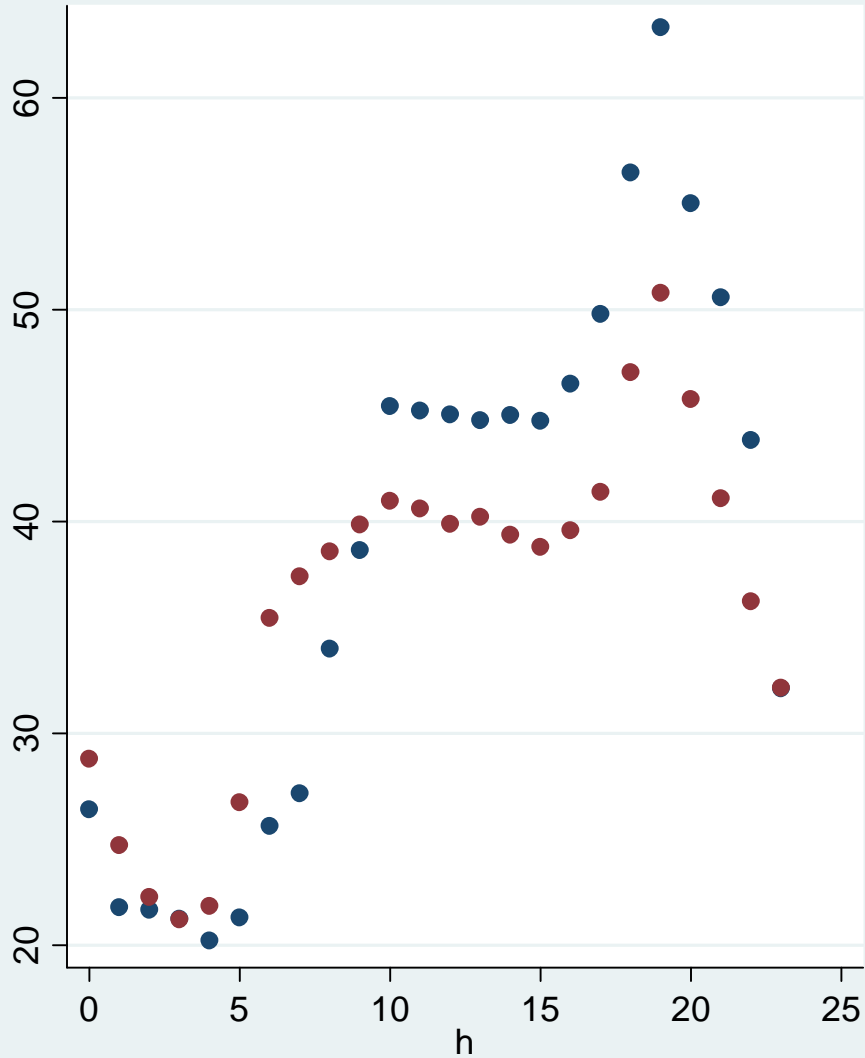

A Typical Day: Dunwood 10/20/2002    A Very Accurate Day: Hudson Valley 10/13/04

● lbmp    ● Fitted values

● lbmp    ● Fitted values