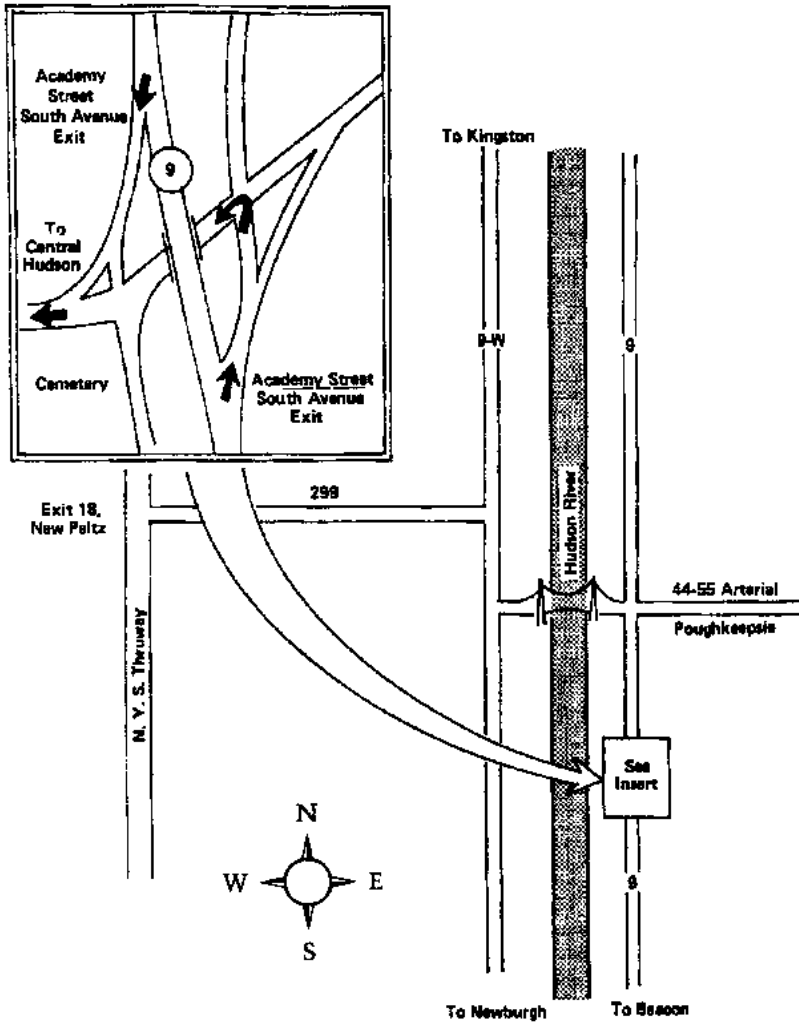

# Route to Central Hudson

## From New York City Area:

- Taconic State Parkway North to Interstate 84 (I-84)
- I-84 West to Exit 13 (Route 9)
- Turn right off ramp onto Route 9 North
- Route 9 approximately 12 miles to the Academy Street / South Avenue Exit
- Bear left at end of ramp and go under the overpass
- Turn right into Central Hudson entrance

## From Connecticut:

- I-84 West to Exit 13 (Route 9)
- Continue as above

## From Pennsylvania:

- I-84 East to Exit 13 (Route 9)
- Turn left off ramp onto Route 9 North
- Continue as above