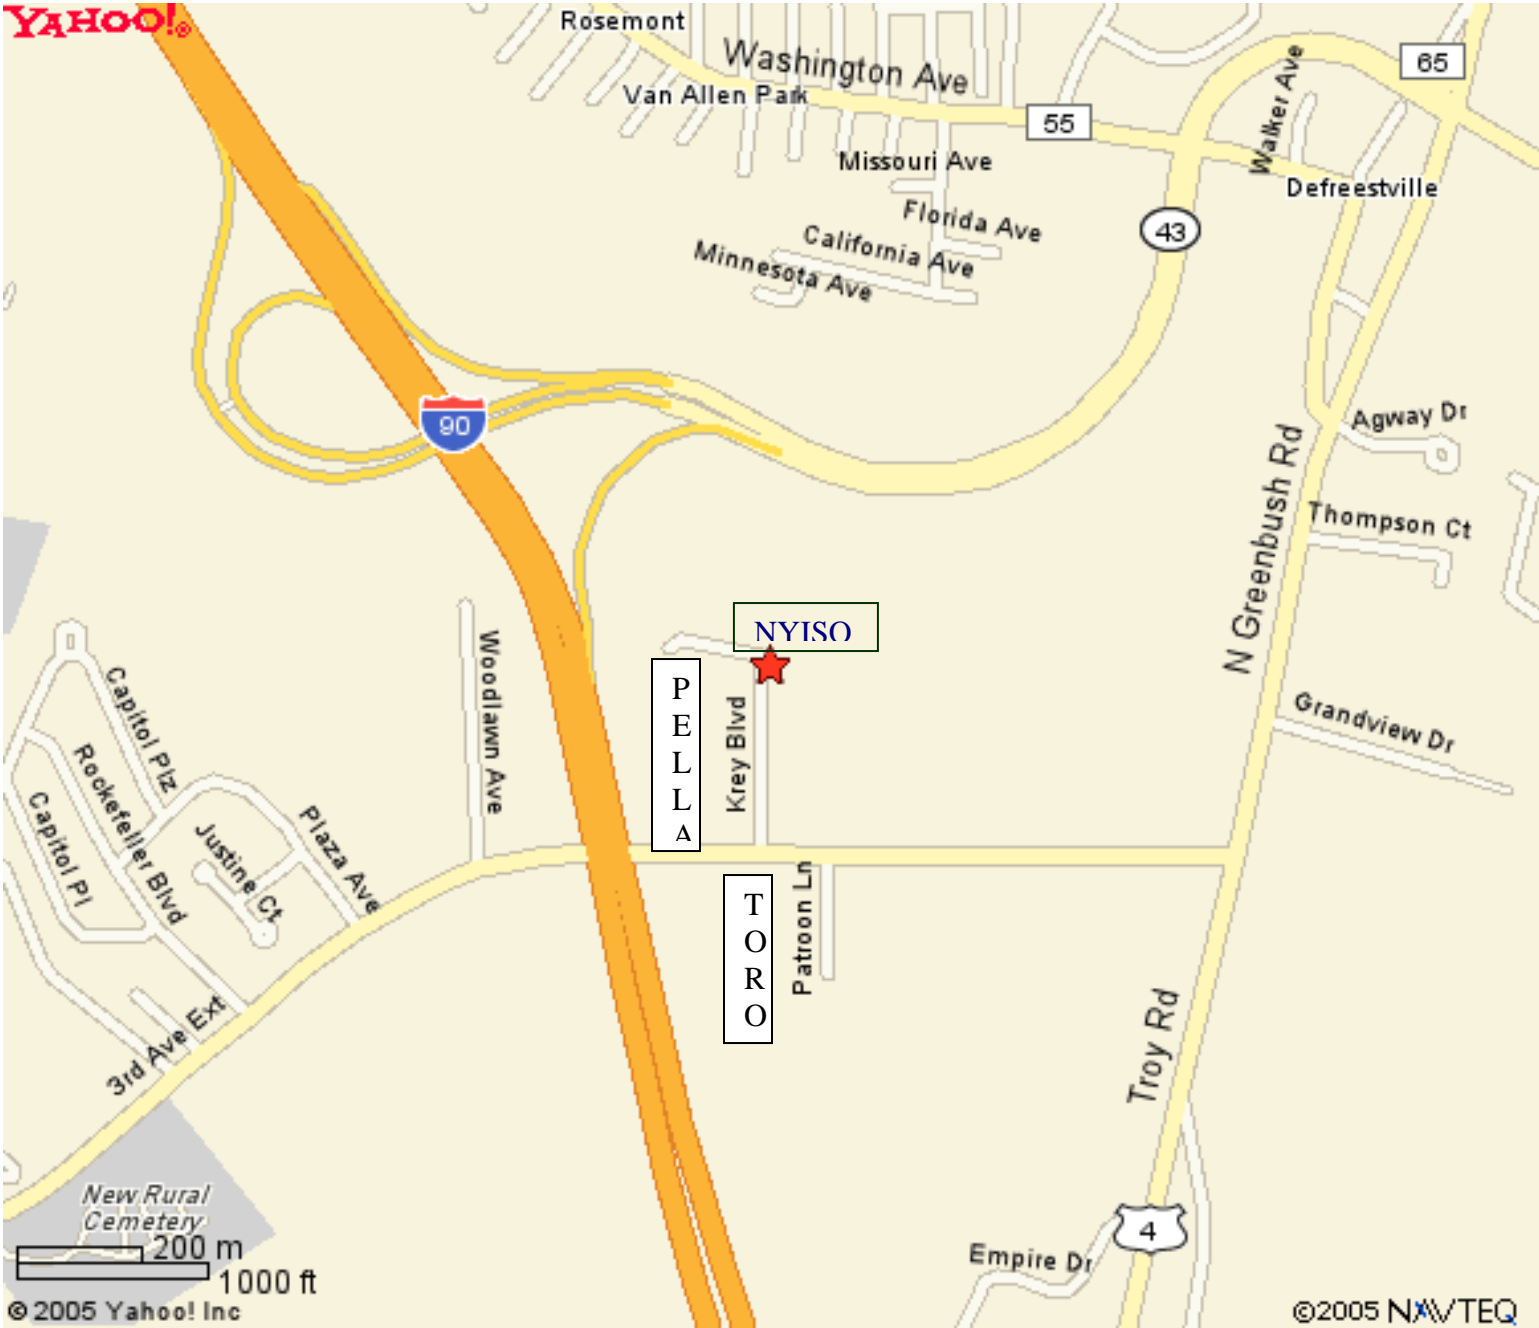

YAHOO!

NYISO

PELLA

TORO

200 m
1000 ft

© 2005 Yahoo! Inc

©2005 NAVTEQ