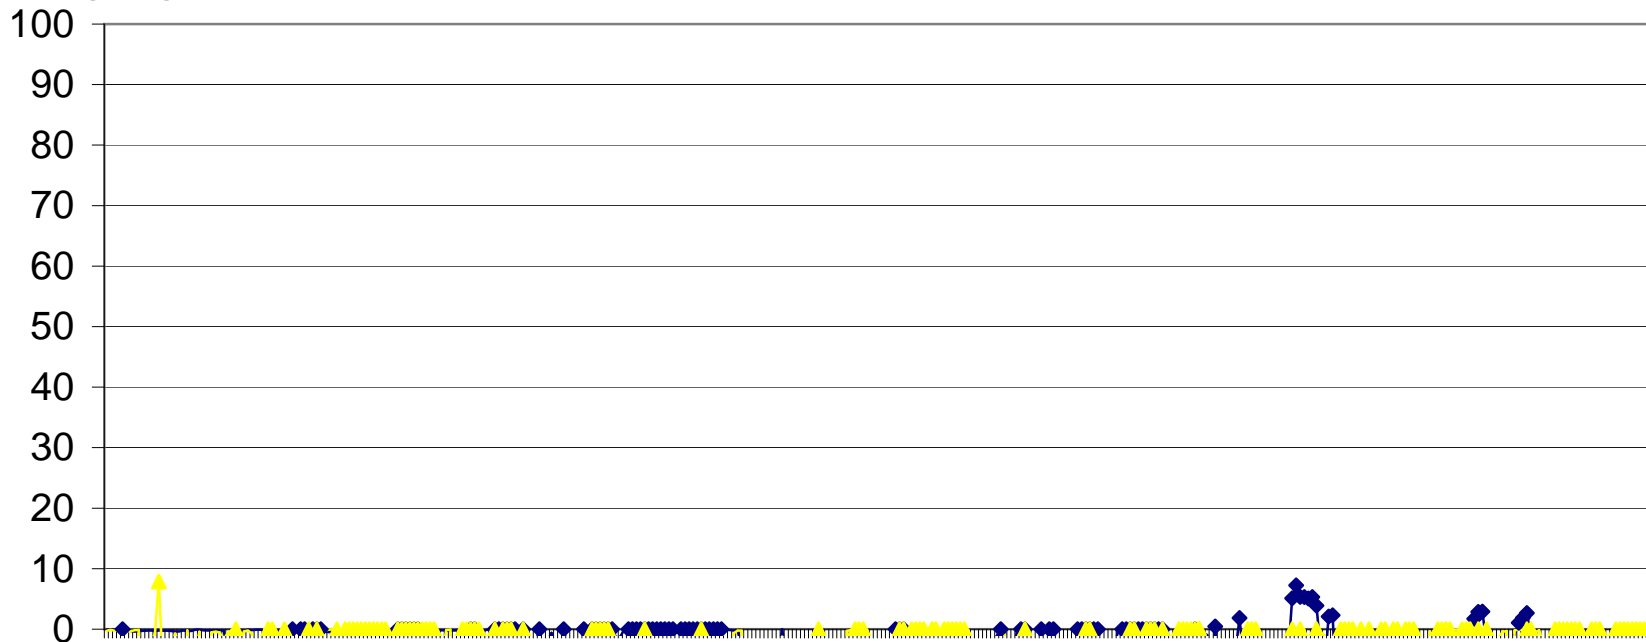

Hourly Congestion Price Difference Between Zones CAPITL-MILLWD

LBMP (in \$)

◆ Original DAM ▲ RTM