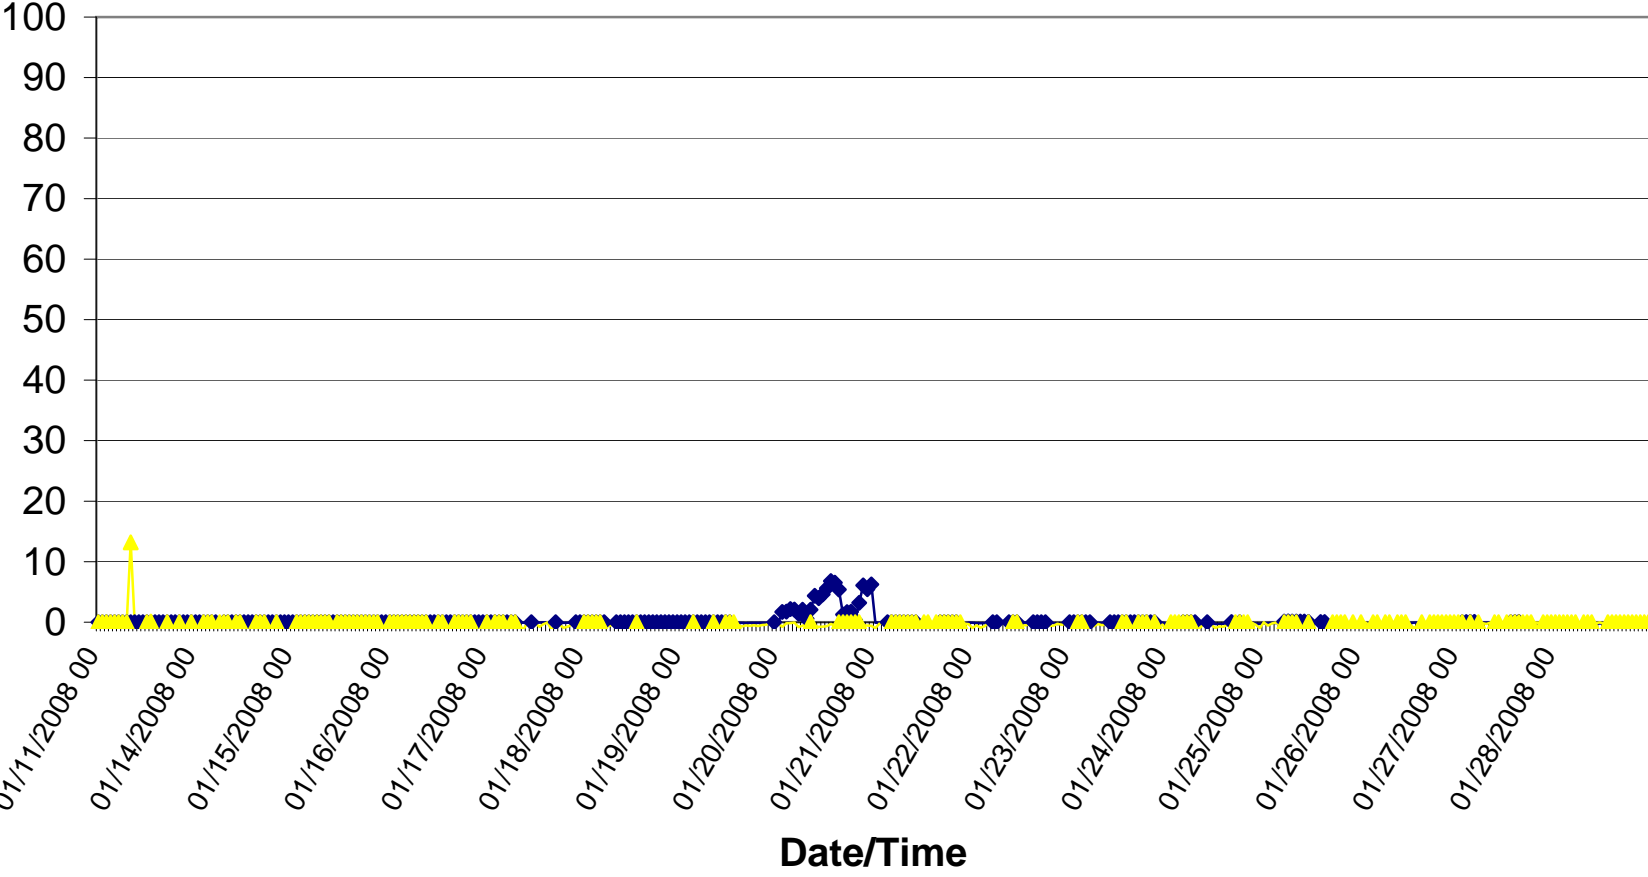

# Hourly Congestion Price Difference Between Zones MILLWD-DUNWOD

LBMP (in \$)

Original DAM RTM